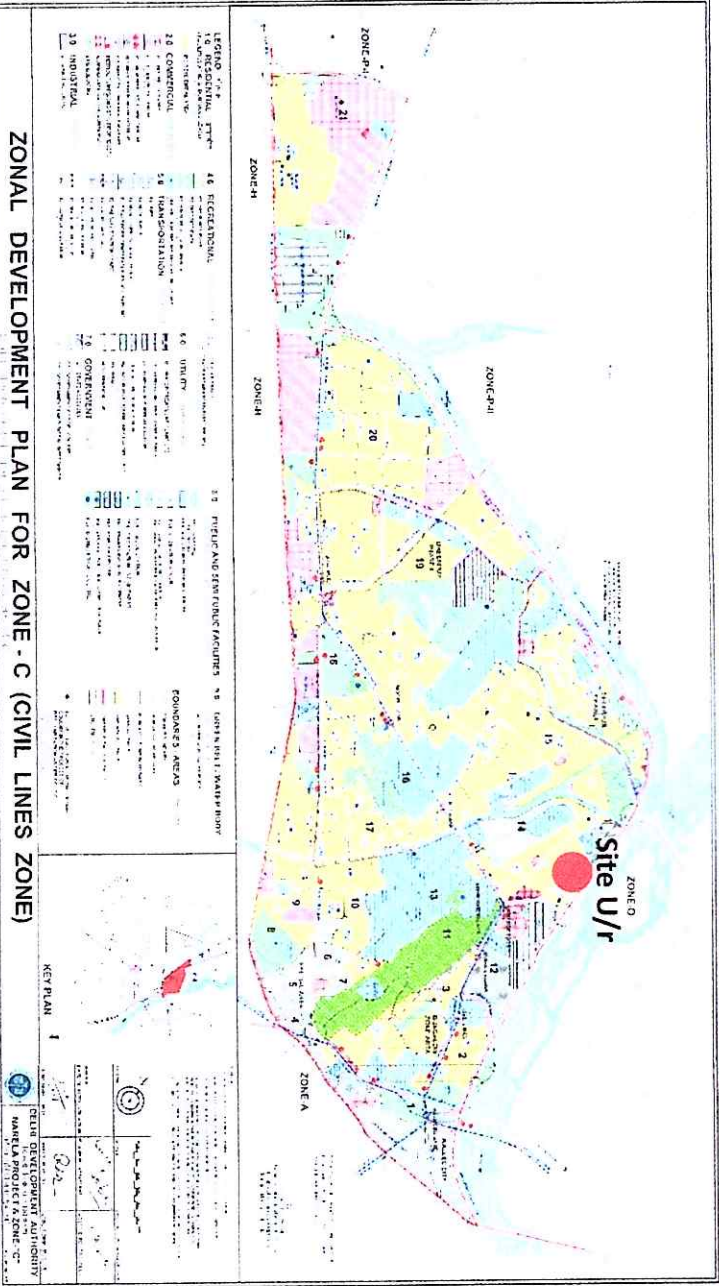

ZONE-0

Area = 1.250 acre (Recreational 'District Park')

Area = 6.213 acre (Residential)

ZONAL DEVELOPMENT PLAN FOR ZONE - C (CIVIL LINES ZONE)