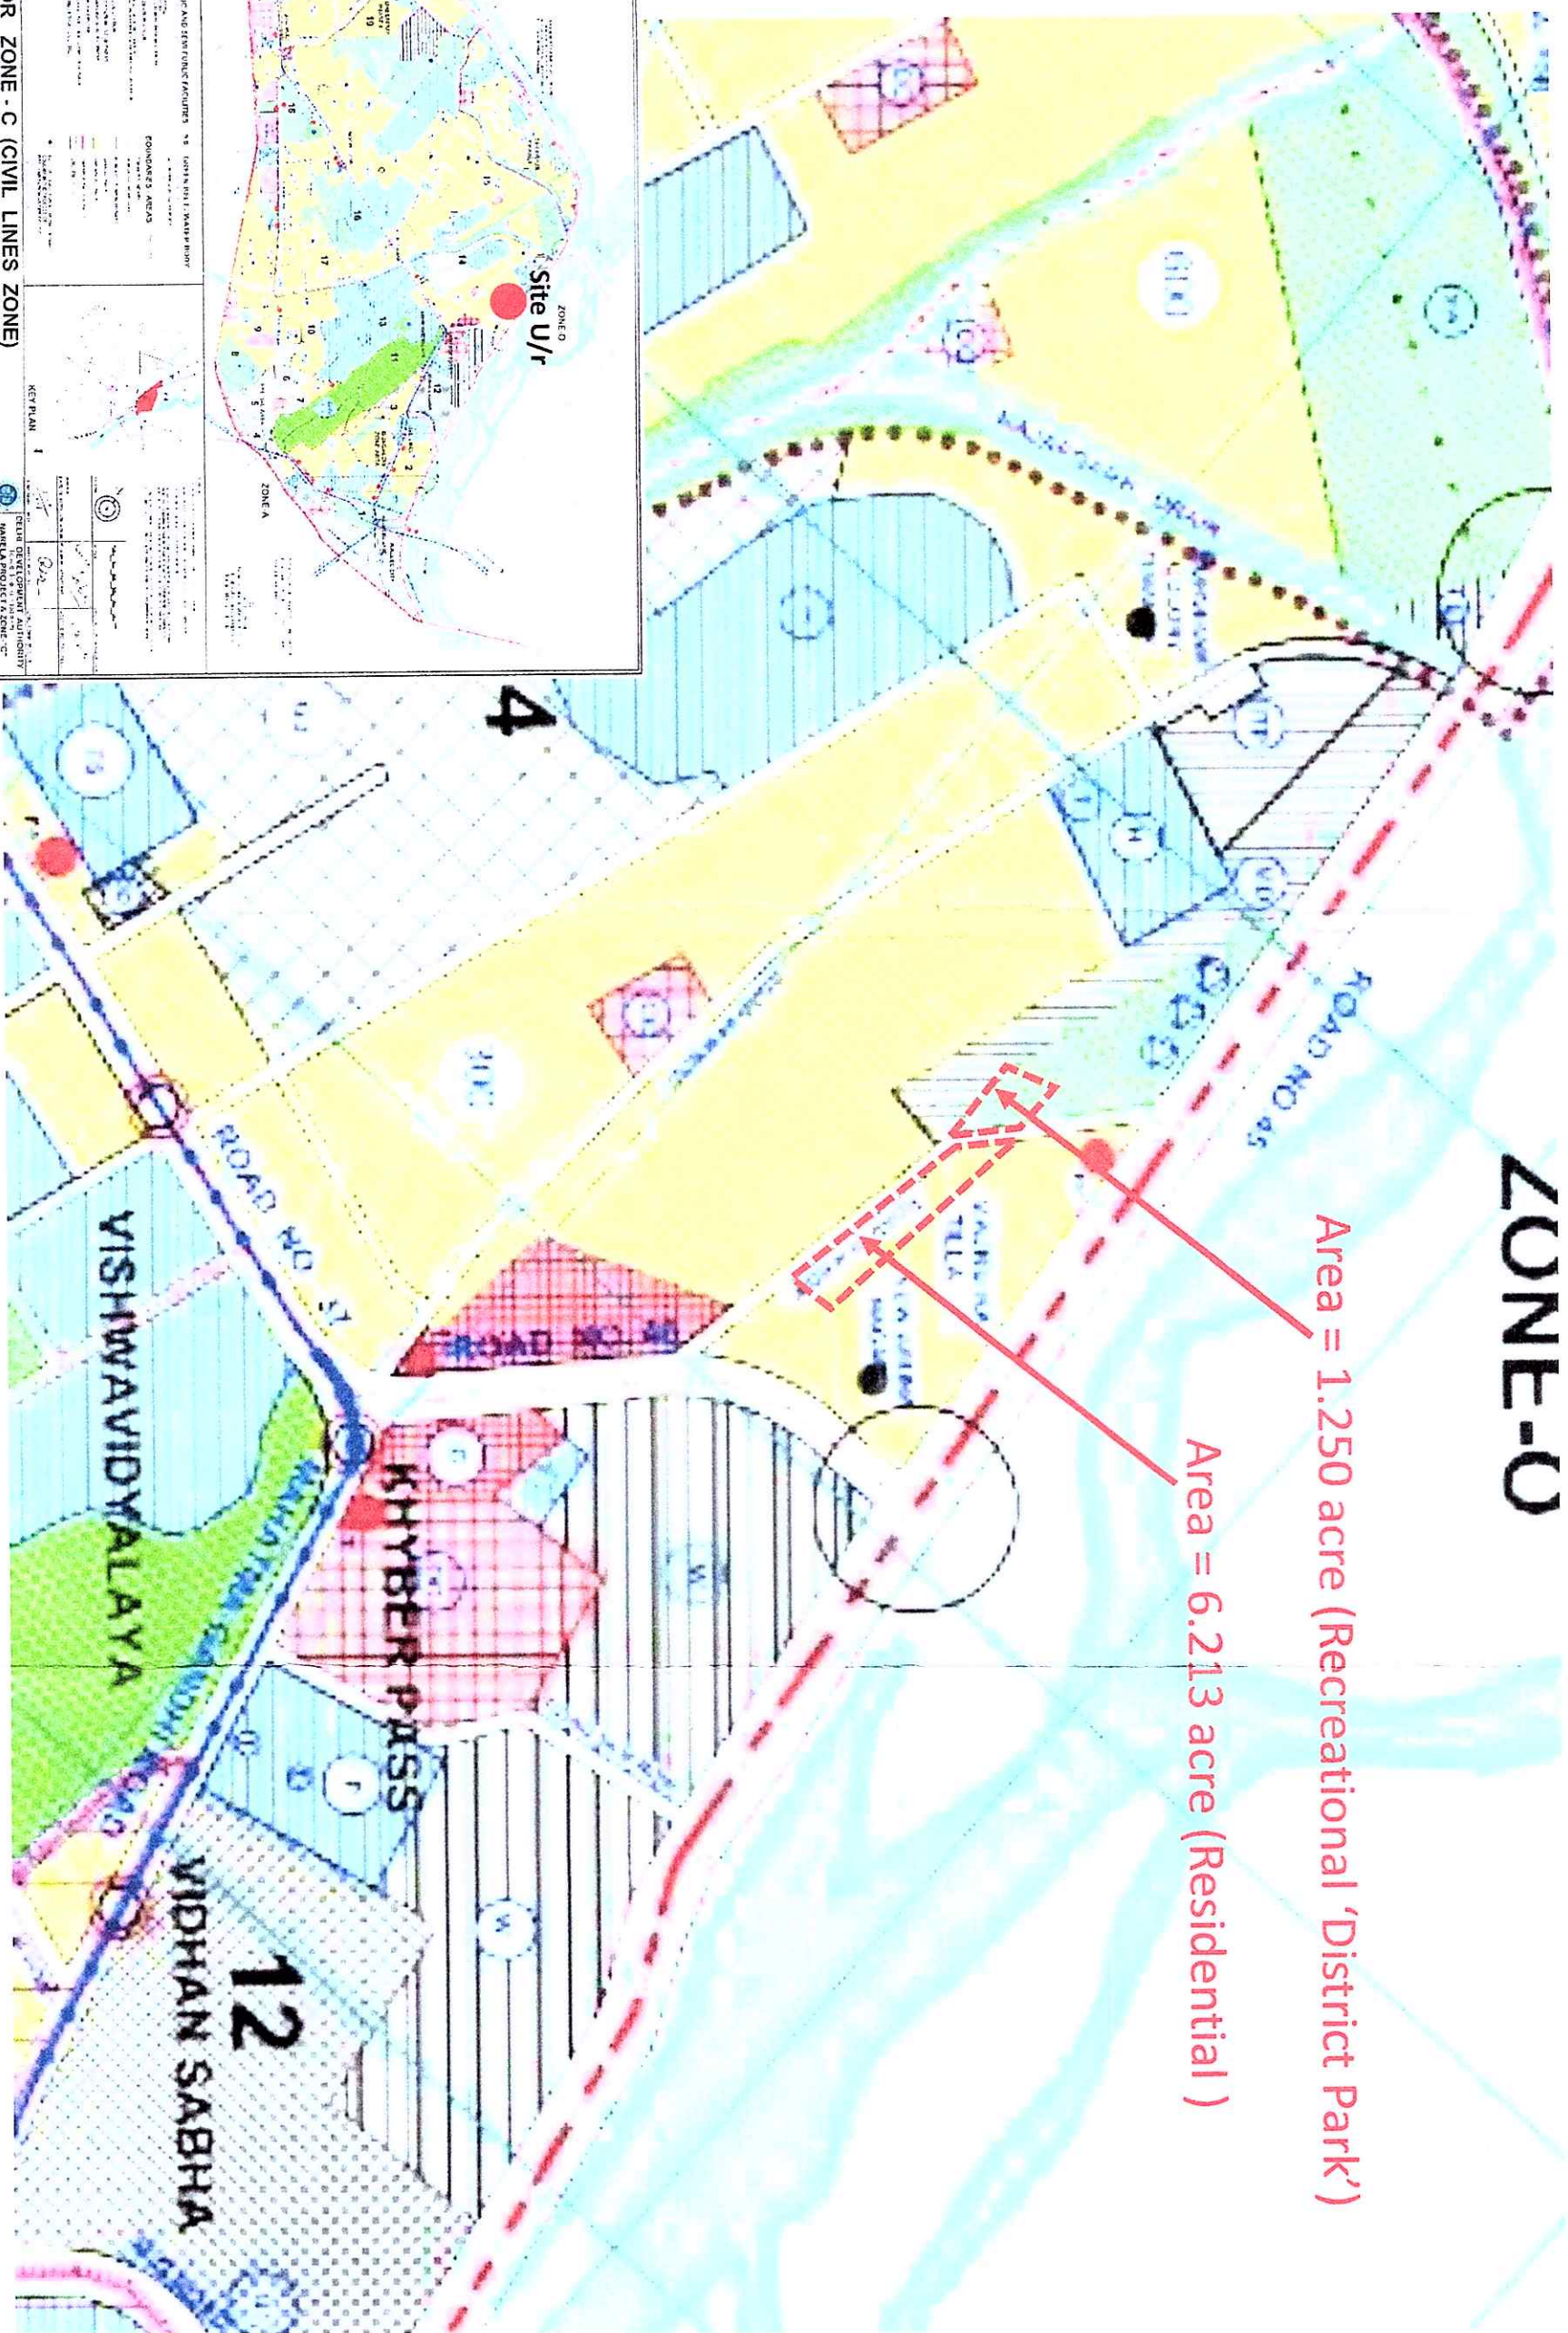

ZONE-0

Area = 1.250 acre (Recreational 'District Park')

Area = 6.213 acre (Residential)

ZONAL DEVELOPMENT PLAN FOR ZONE - C (CIVIL LINES ZONE)